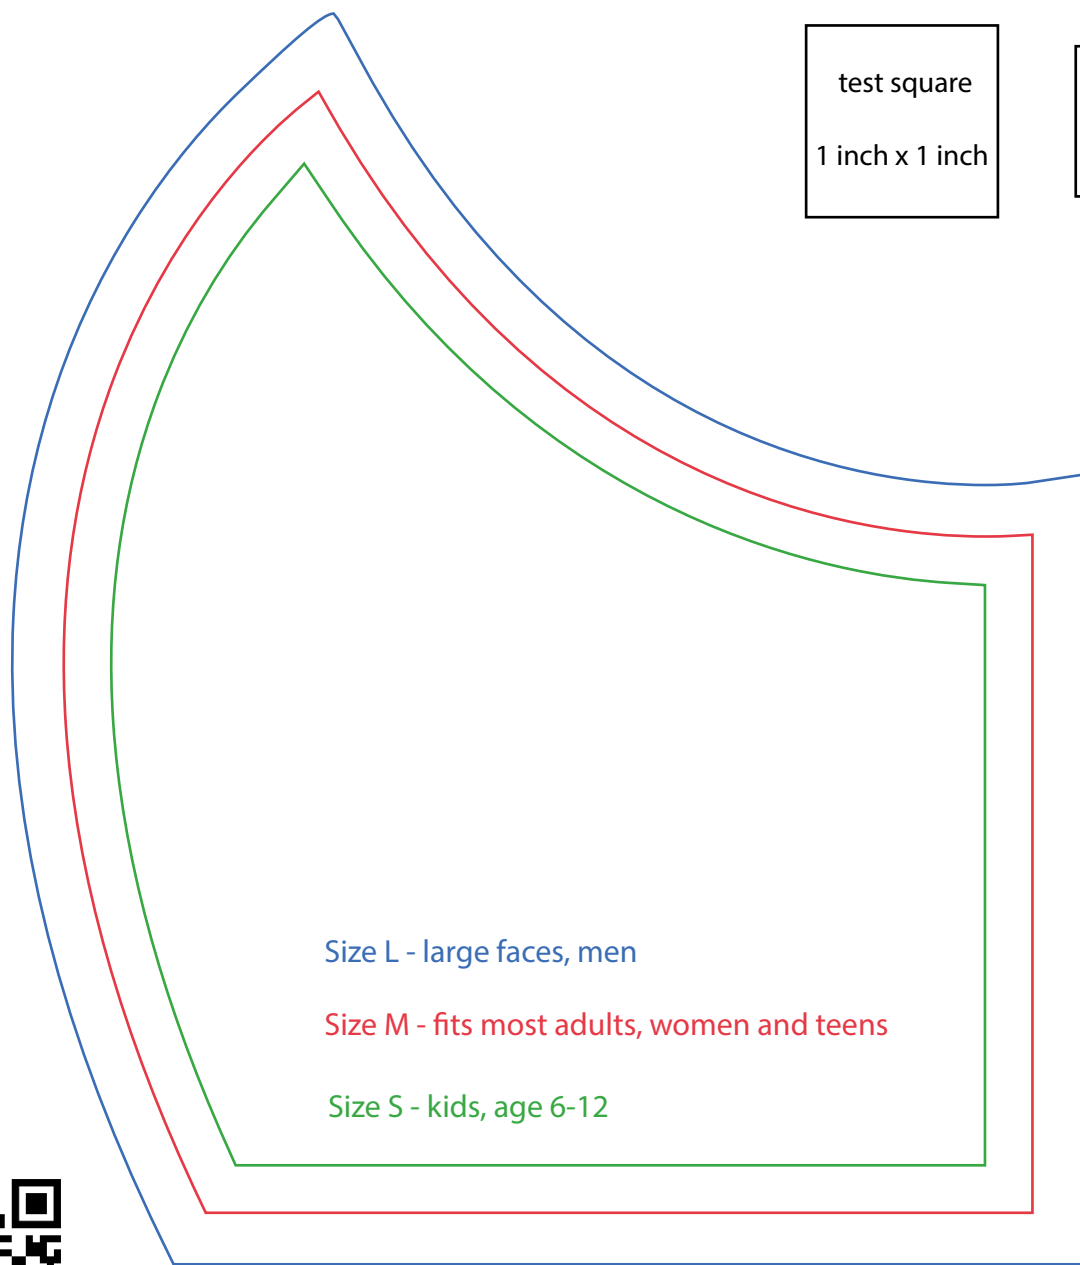

# FACE MASK PATTERN

by [hellosewing.com](https://hellosewing.com)

test square  
1 inch x 1 inch

test square  
2cm x 2cm

Size L - large faces, men

Size M - fits most adults, women and teens

Size S - kids, age 6-12