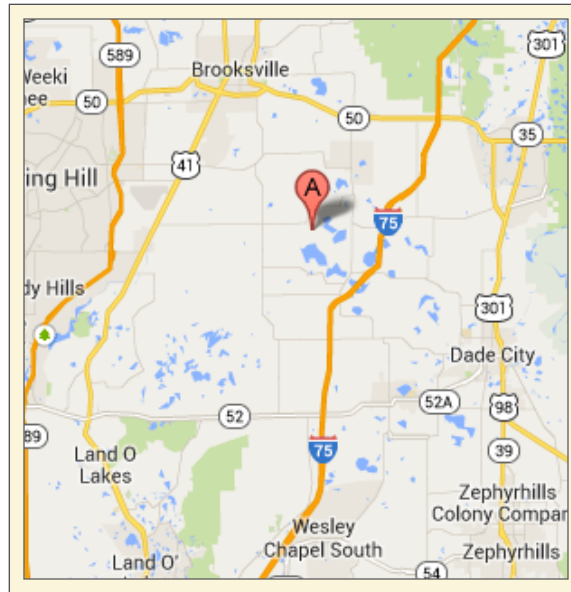

#### Directions To the Campground

24165 Dan Brown Hill RD, Brooksville, FL

**From Orlando:** Hwy 50 West (Approx. 40 miles from Winter Garden) Turn left onto County Road 541 (Spring Lake) - - Go approx. 4 miles and turn right onto County Road 576 (Hayman Road) - - Go approx. 3 miles and bear left onto Dan Brown Hill RD (dirt road) - - Youth Camp is approximately ¼ mile on the left.

**If traveling on I-75 SOUTH:** Exit on Hwy 50 West and follow above directions.

**If traveling on I-75 NORTH:** Exit on Hwy 50 West and follow above directions.

**Coming in on U.S. 41:** From Brooksville turn at County Road 576 (Ayers RD) name changes to Hayman RD. Turn right onto Dan Brown Hill RD (dirt road). Youth Camp is approximately ¼ mile on the left.