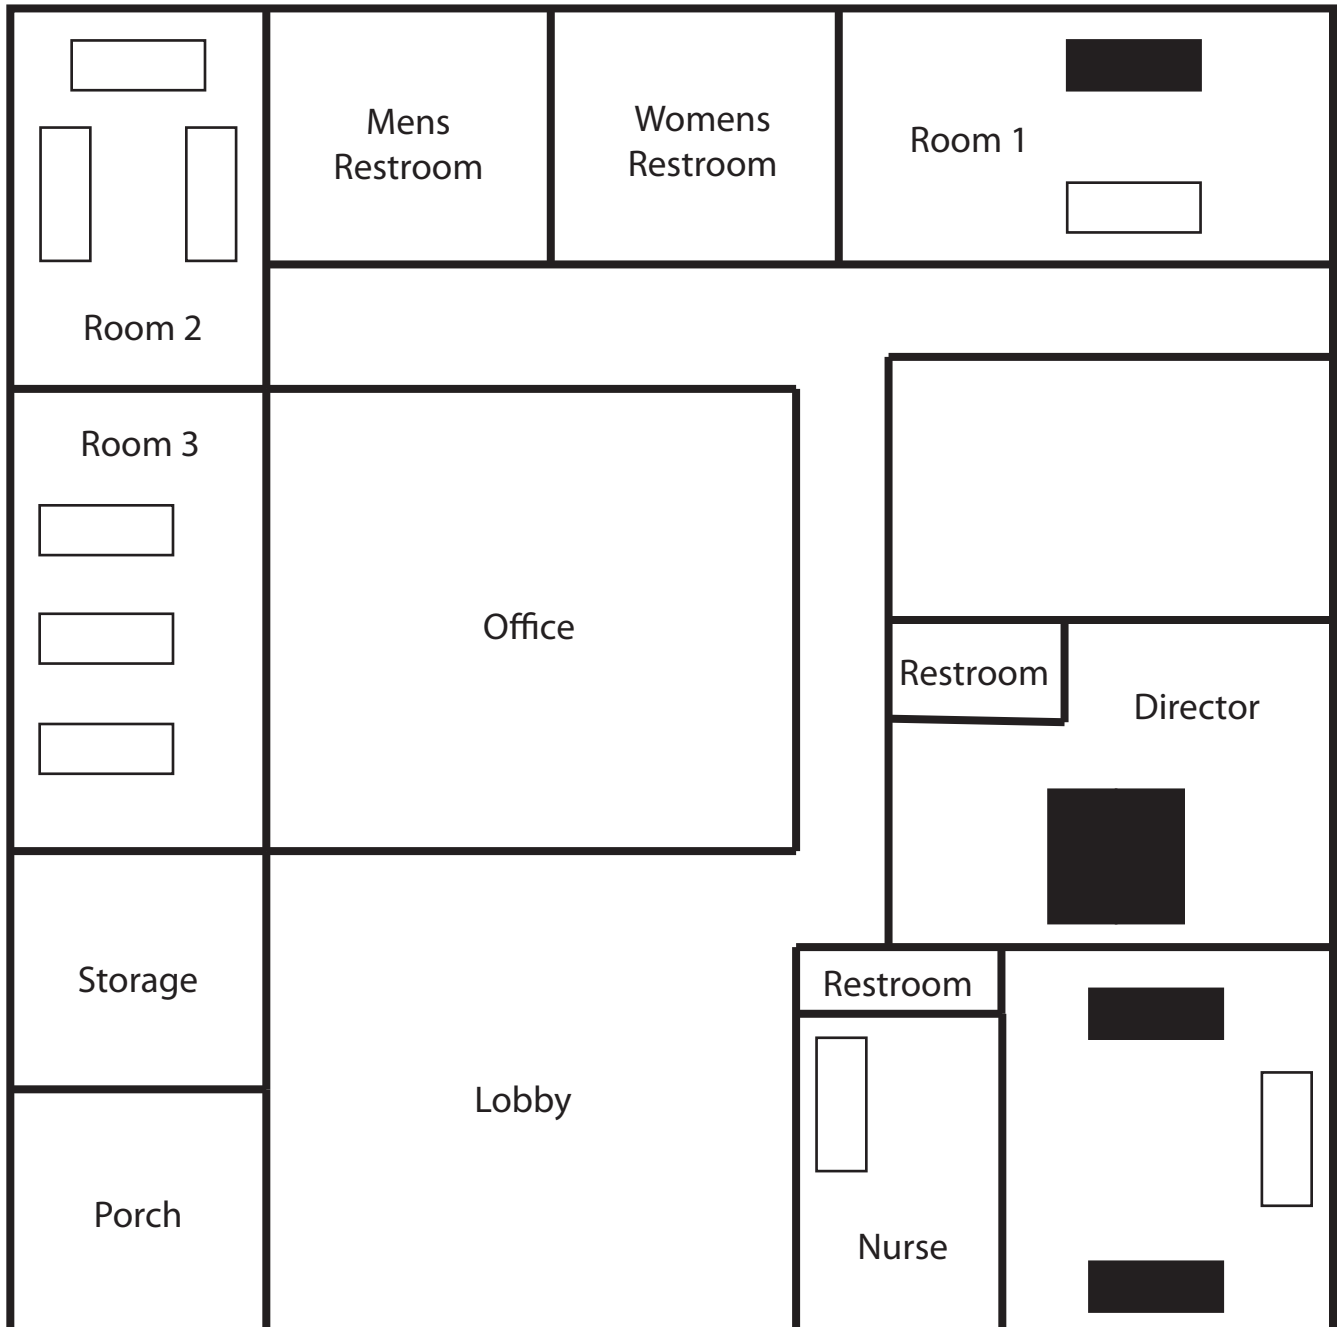

Pool

Dorm

Dorm

Chapel

Staff House

Pavilion

Pavilion

## Dorm

Sleeps 56

Bunk Bed

## Staff House

Sleeps 23

Bunk Bed

Single Bed

King Bed

## Kitchen

Sleeps 9

Bunk Bed

Single Bed