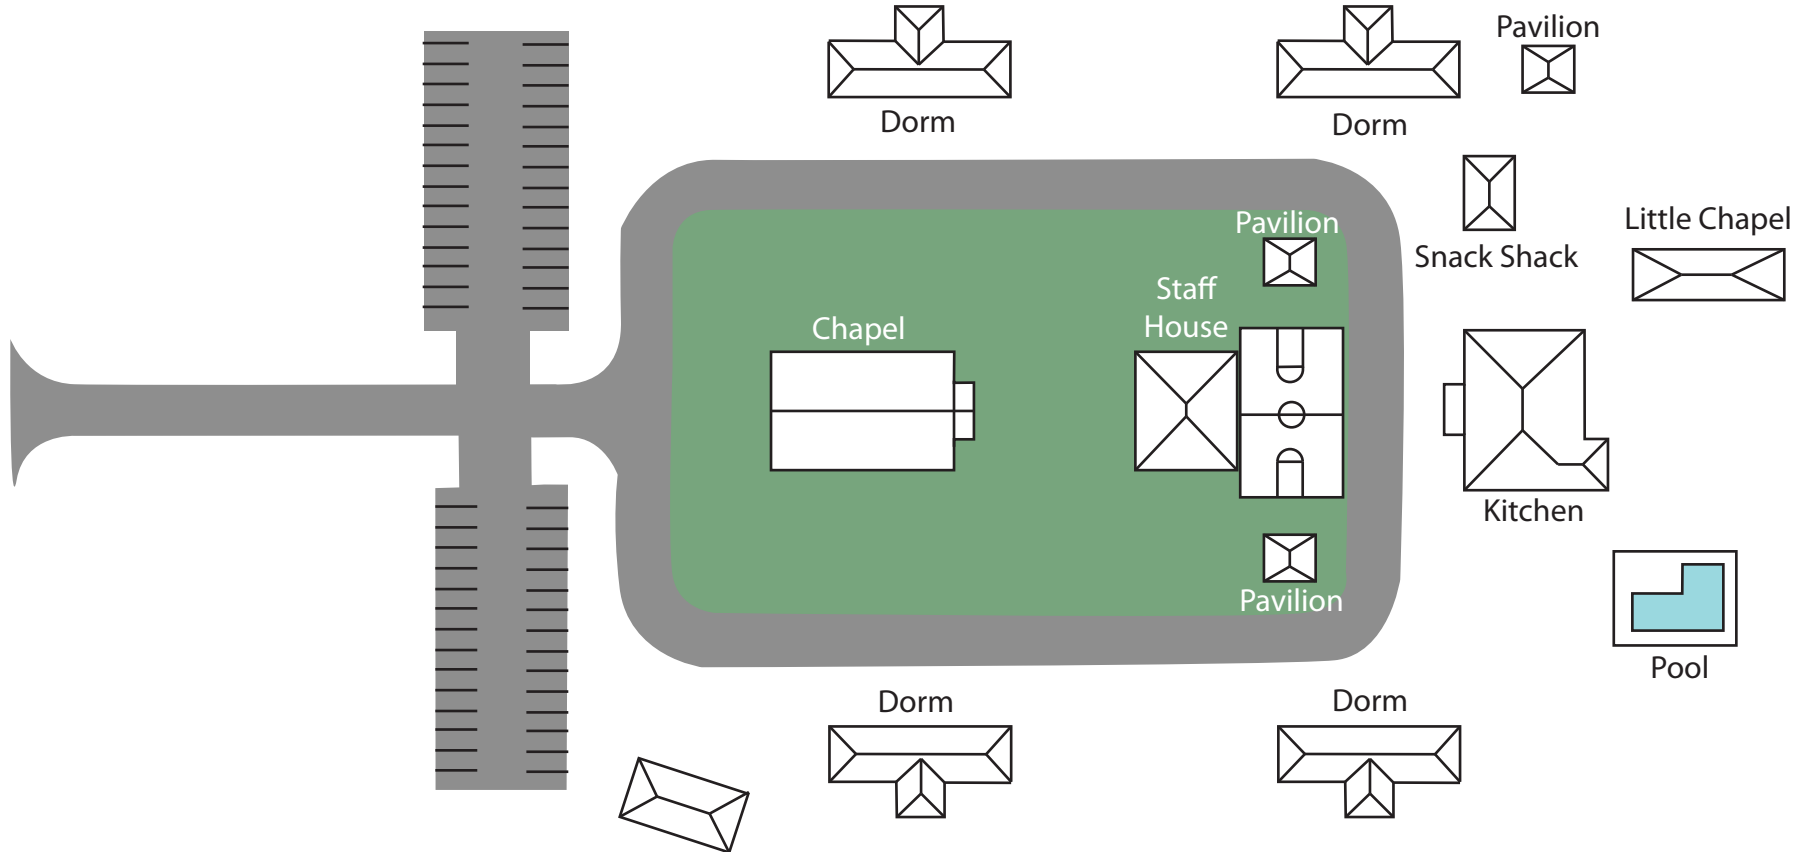

# CAMPSONSHINE

CAMP & CONFERENCE CENTER

Dorm

Dorm

Pavilion

Snack Shack

Little Chapel

Kitchen

Pool

Dorm

Dorm

Chapel

Staff House

Pavilion

Pavilion

## Staff House

Sleeps 23

Bunk Bed

Single Bed

King Bed

## Kitchen

Sleeps 9

Bunk Bed

Single Bed