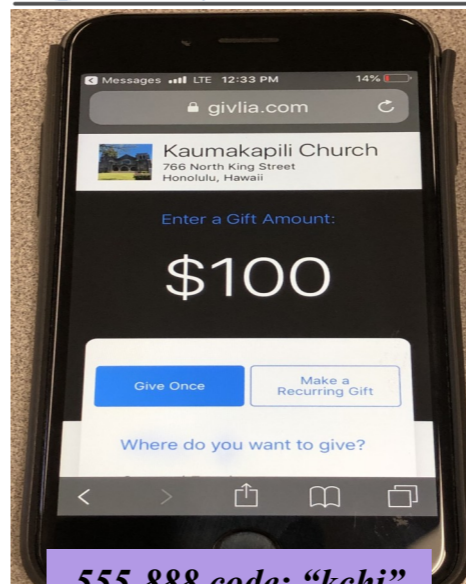

GIVLIA

555-888 code: "kchi"
Donate URL:
www.givlia.com/g/kchi

GIVE IT A TRY

Let's Honor The Lord With Our Giving

*"Remember this, whoever sows sparingly will also reap sparingly,
And whoever sows generously will also reap generously"*

2 Corinthians 9:6

Vision 2021

"KA WELINA Ā KE ALOHA"
"THE WELCOME OF LOVE"

Consequently, you are no longer foreigners and strangers, but fellow citizens with God's people and also members of his household.

Ephesians 2:19

"KA WELINA Ā KE ALOHA"

Continues . . .

October 20
Taste of Kaumakapili

Hebrews 13:1

Keep on loving one another as brothers and sisters.