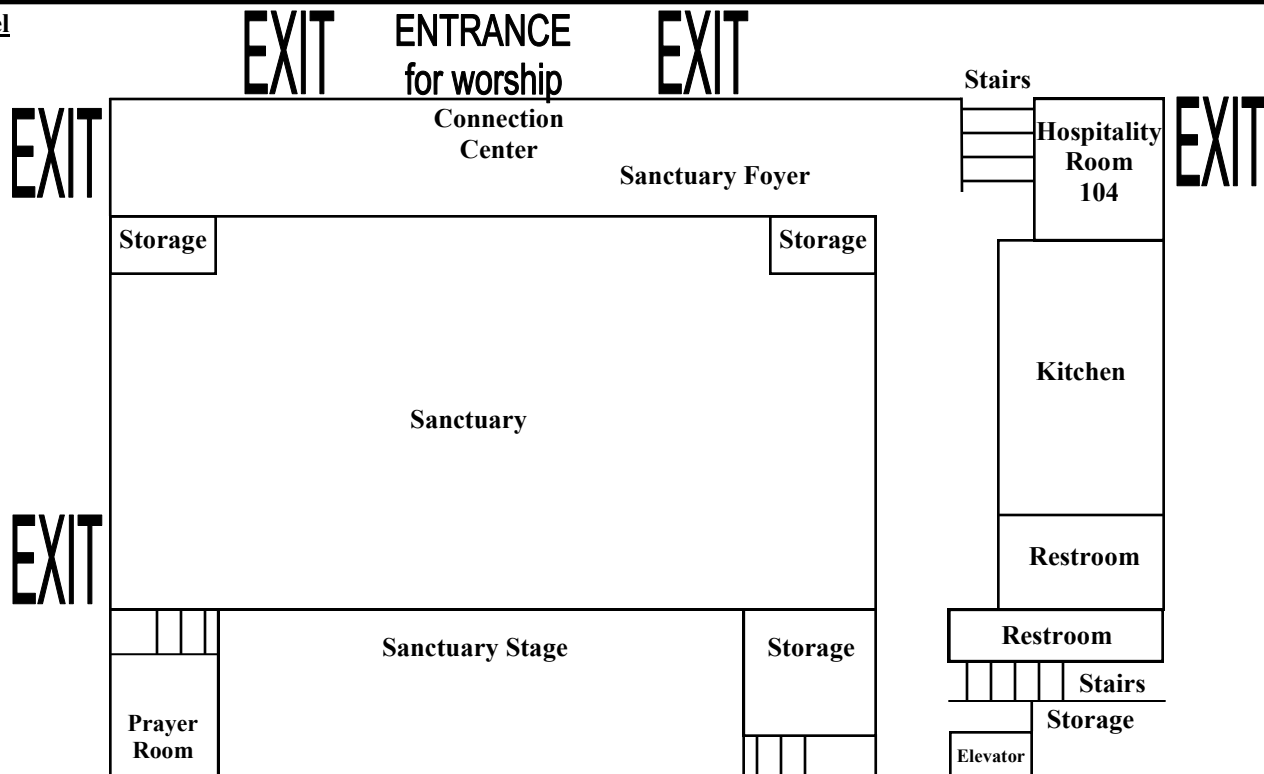

Maple Valley Presbyterian Church

(This map is NOT to scale!)

100 Level

200 Level

300 Level