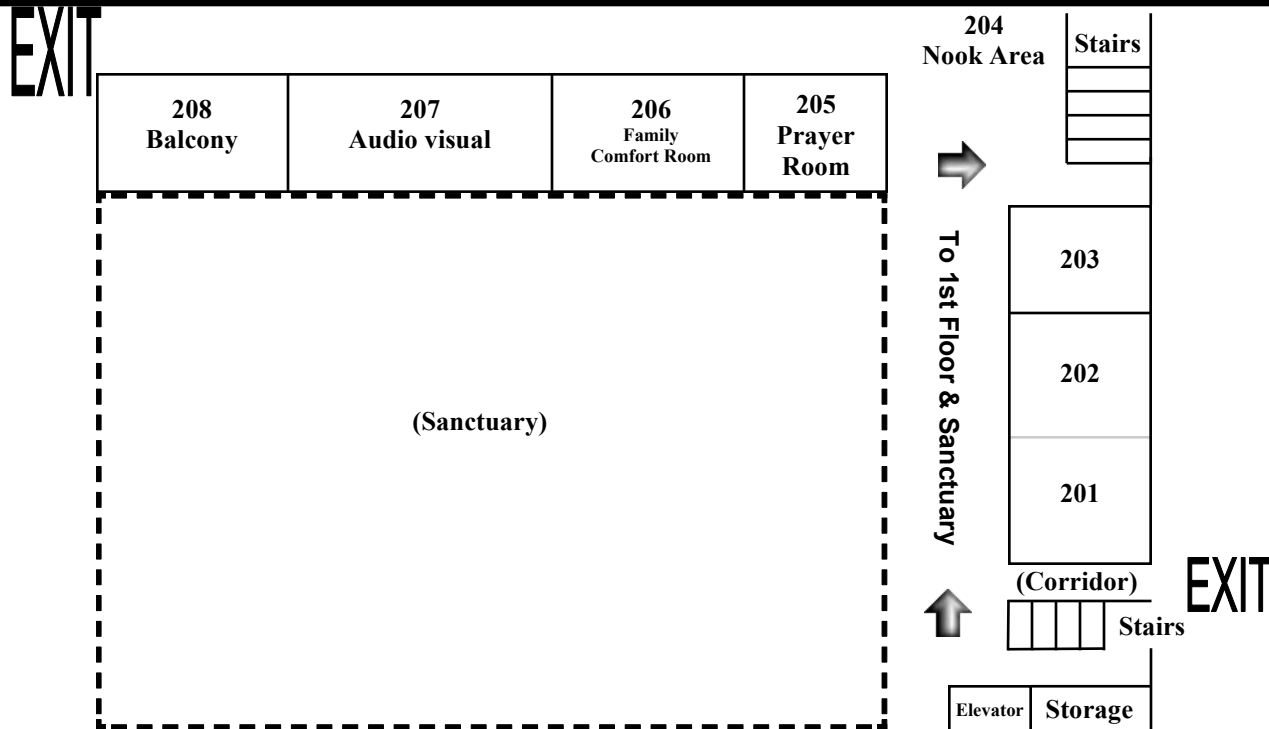

Maple Valley Presbyterian Church

(This map is NOT to scale!)

100 Level

200 Level

300 Level