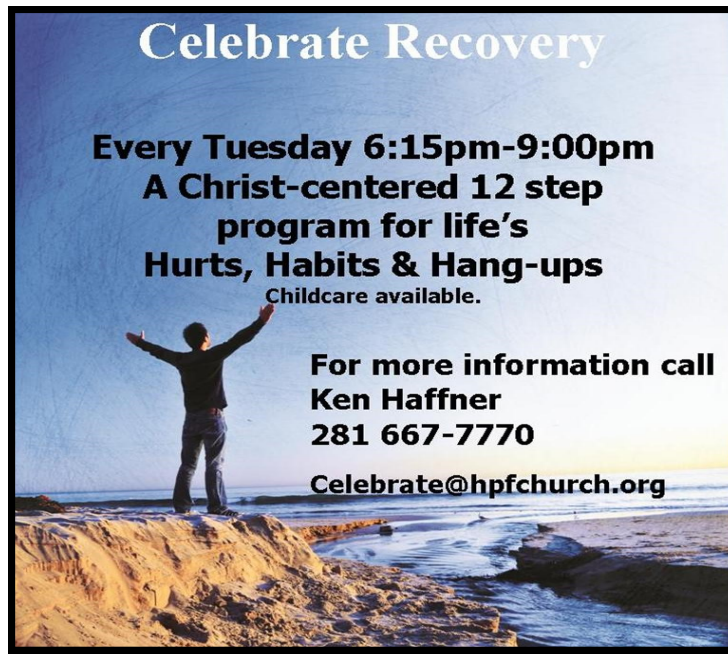

Celebrate Recovery

Every Tuesday 6:15pm-9:00pm
A Christ-centered 12 step
program for life's
Hurts, Habits & Hang-ups
Childcare available.

For more information call
Ken Haffner
281 667-7770

Celebrate@hpfchurch.org

Now streaming LIVE
Sunday Morning Worship
Find us at HighPoint Fellowship Splendor