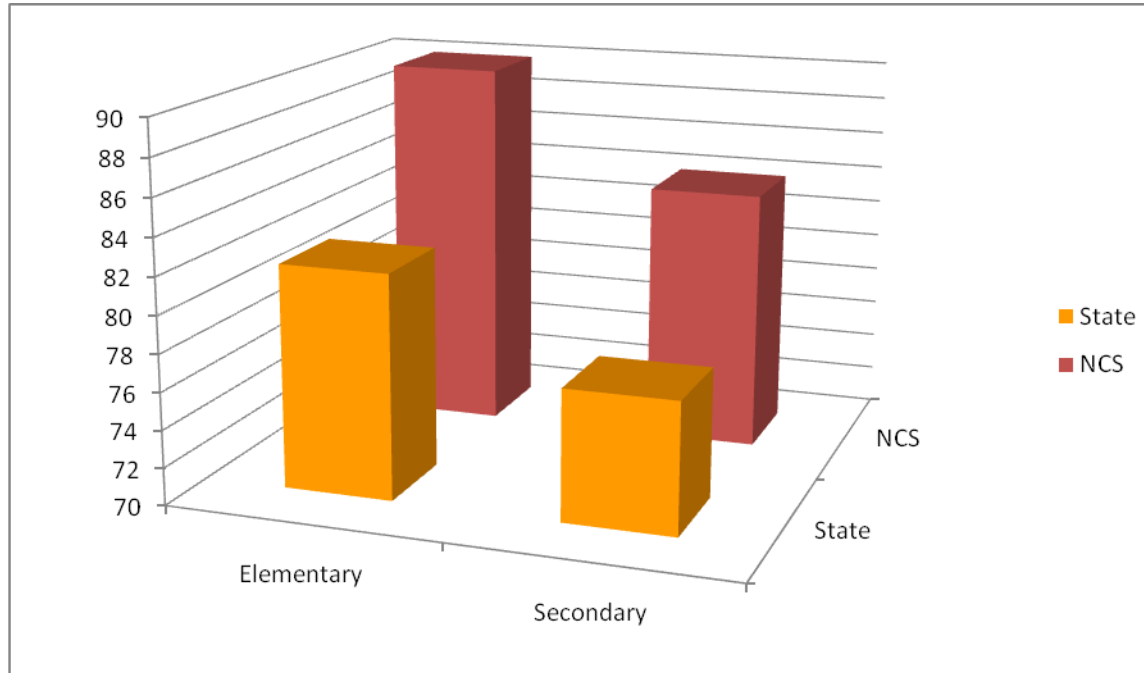

ISAT Results ☐ Spring 2011

SOURCE: Idaho Department of Education (2011 ISAT Report)
Proficient & Advanced (%)

TOTAL COMPOSITE SCORES

NCS Elementary- 90
State Elementary- 82

NCS Secondary- 84
State Secondary- 77