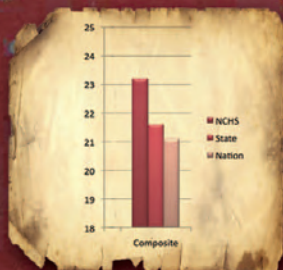

ENROLL NOW!

Second Semester
Begins Jan. 3rd

Nampa Christian Schools

Secondary Campus
111920 W. Flamingo
Nampa, ID 83651

Early Childhood Center
Elementary Campus
439 W. Orchard
Nampa, ID 83651

Biblical Worldview

NCS - Shaping students to become people of Christian character through well rounded education

PK-12 Students

Present this coupon when you apply and the application & evaluation fees will be waived!

$50

$50

Academic Excellence

NCS students score 30% above state and national averages on their ISAT and ACTs

475-1711

www.NampaChristianSchools.com