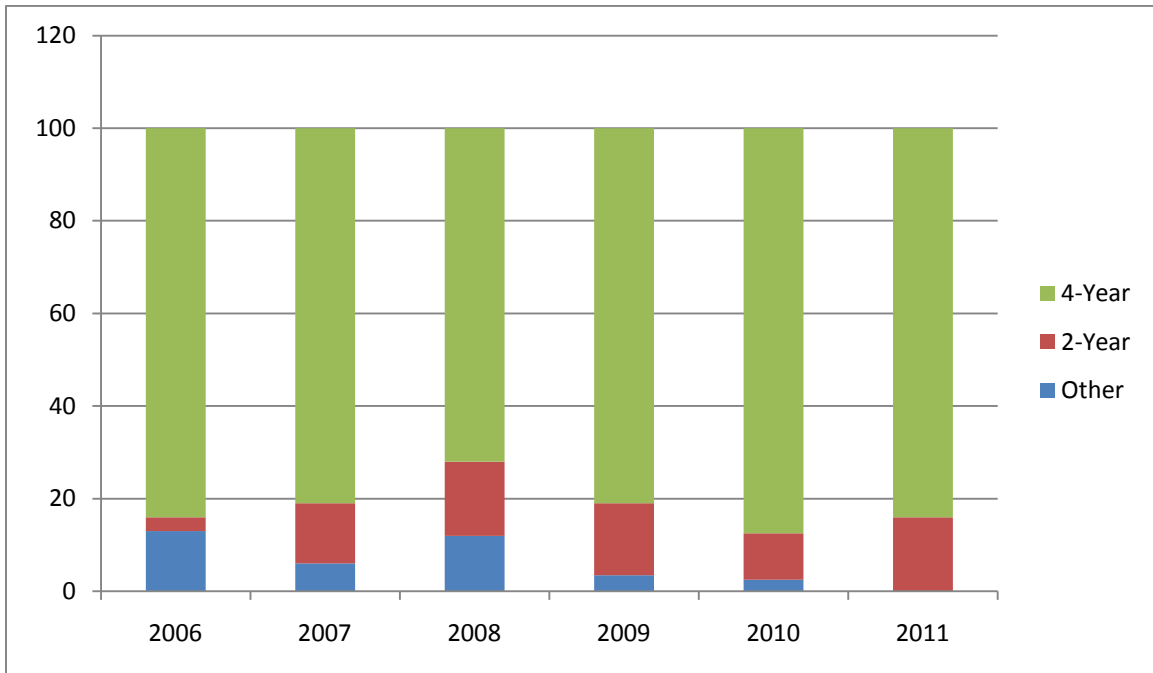

Nampa Christian High School

Graduates to College (2006-2011)

Nampa Christian High School graduates enter college programs at an annual average of **98%** of the class over the past three years. These admissions include both 4-year and 2-year institutions. The “other” category would include military service or workforce.

The national average of high school graduates entering college is 63.3% (with Idaho at 49.1%).*

*- NC Higher Education Information Center (www.higheredinfo.org) 2008