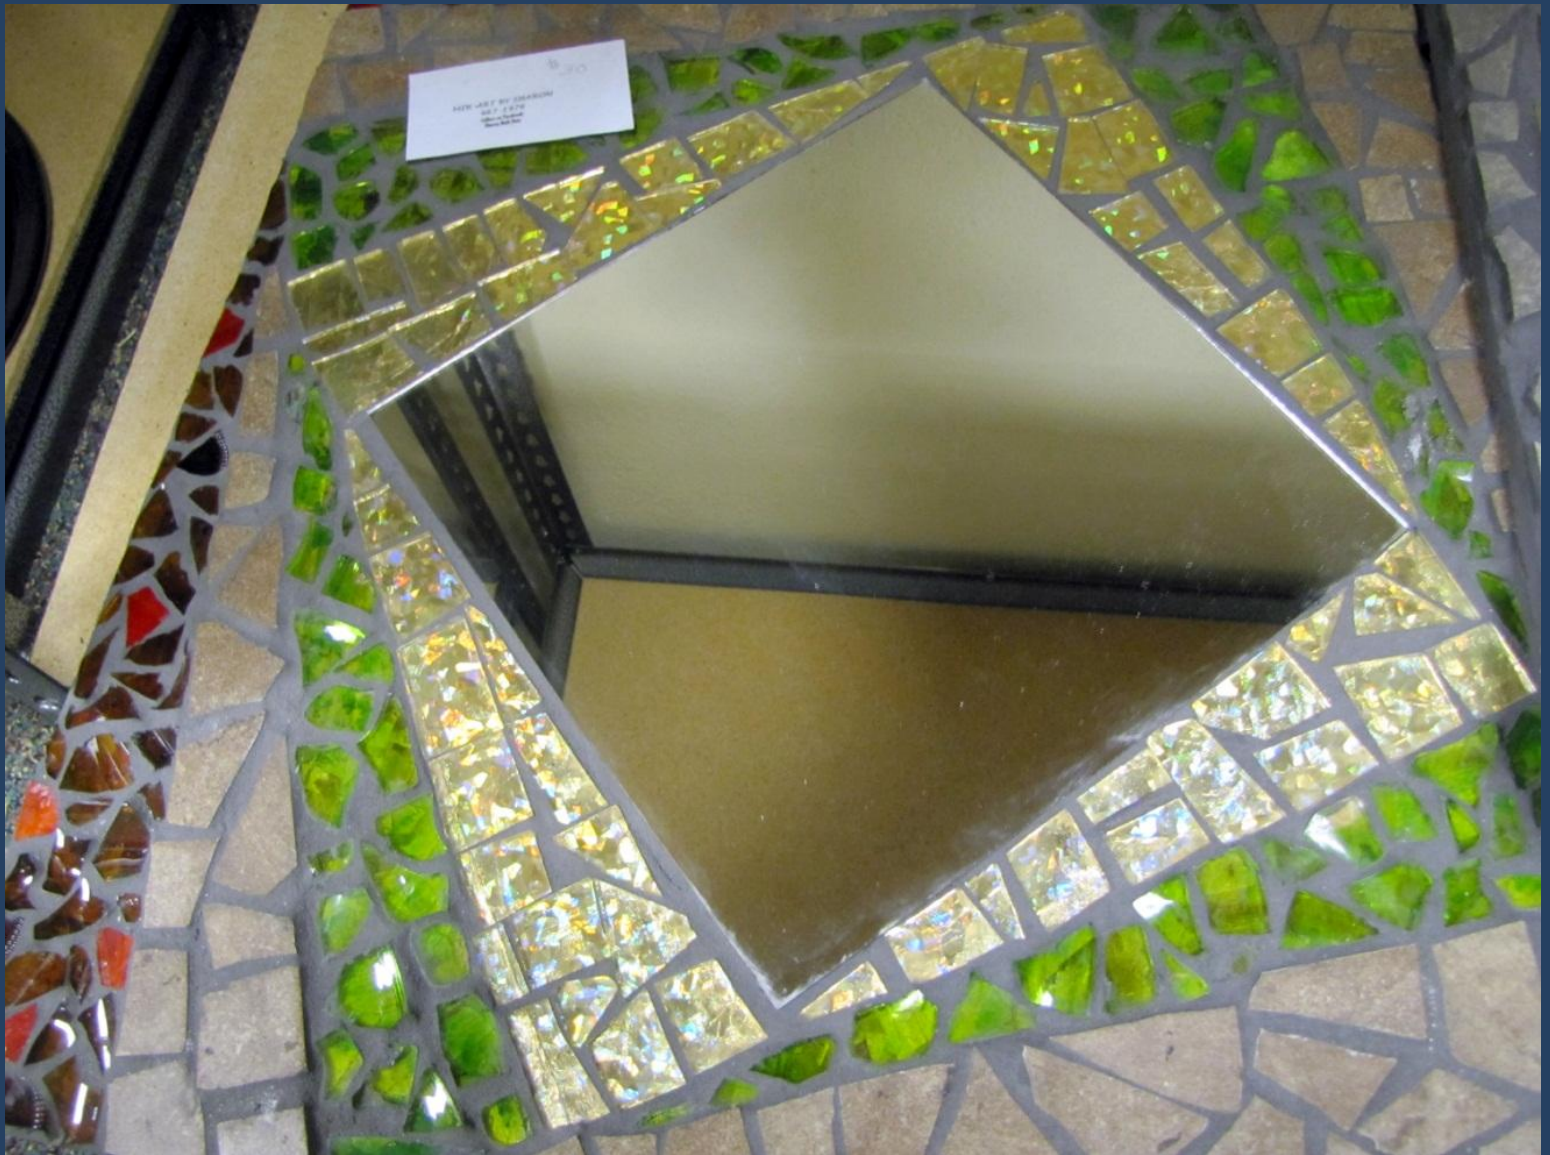

Miscellaneous Ladies Handbags