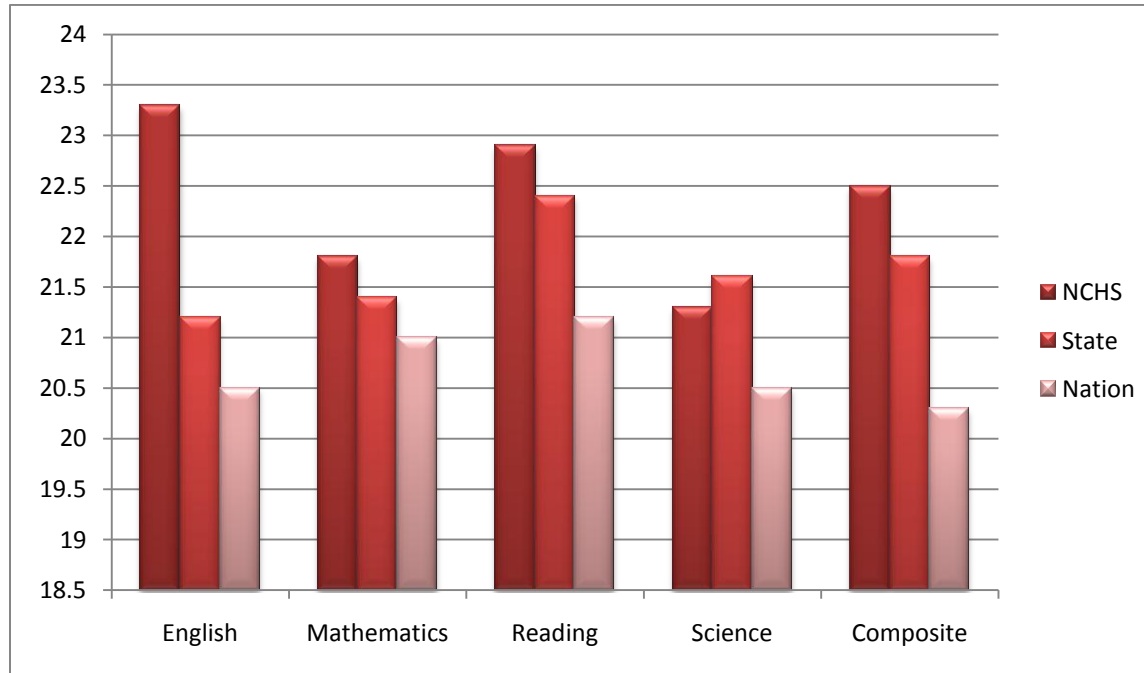

# ACT Test Score Summary

*Nampa Christian High School*  
*November 2010*

Source- ACT Profile Report (June 2010)