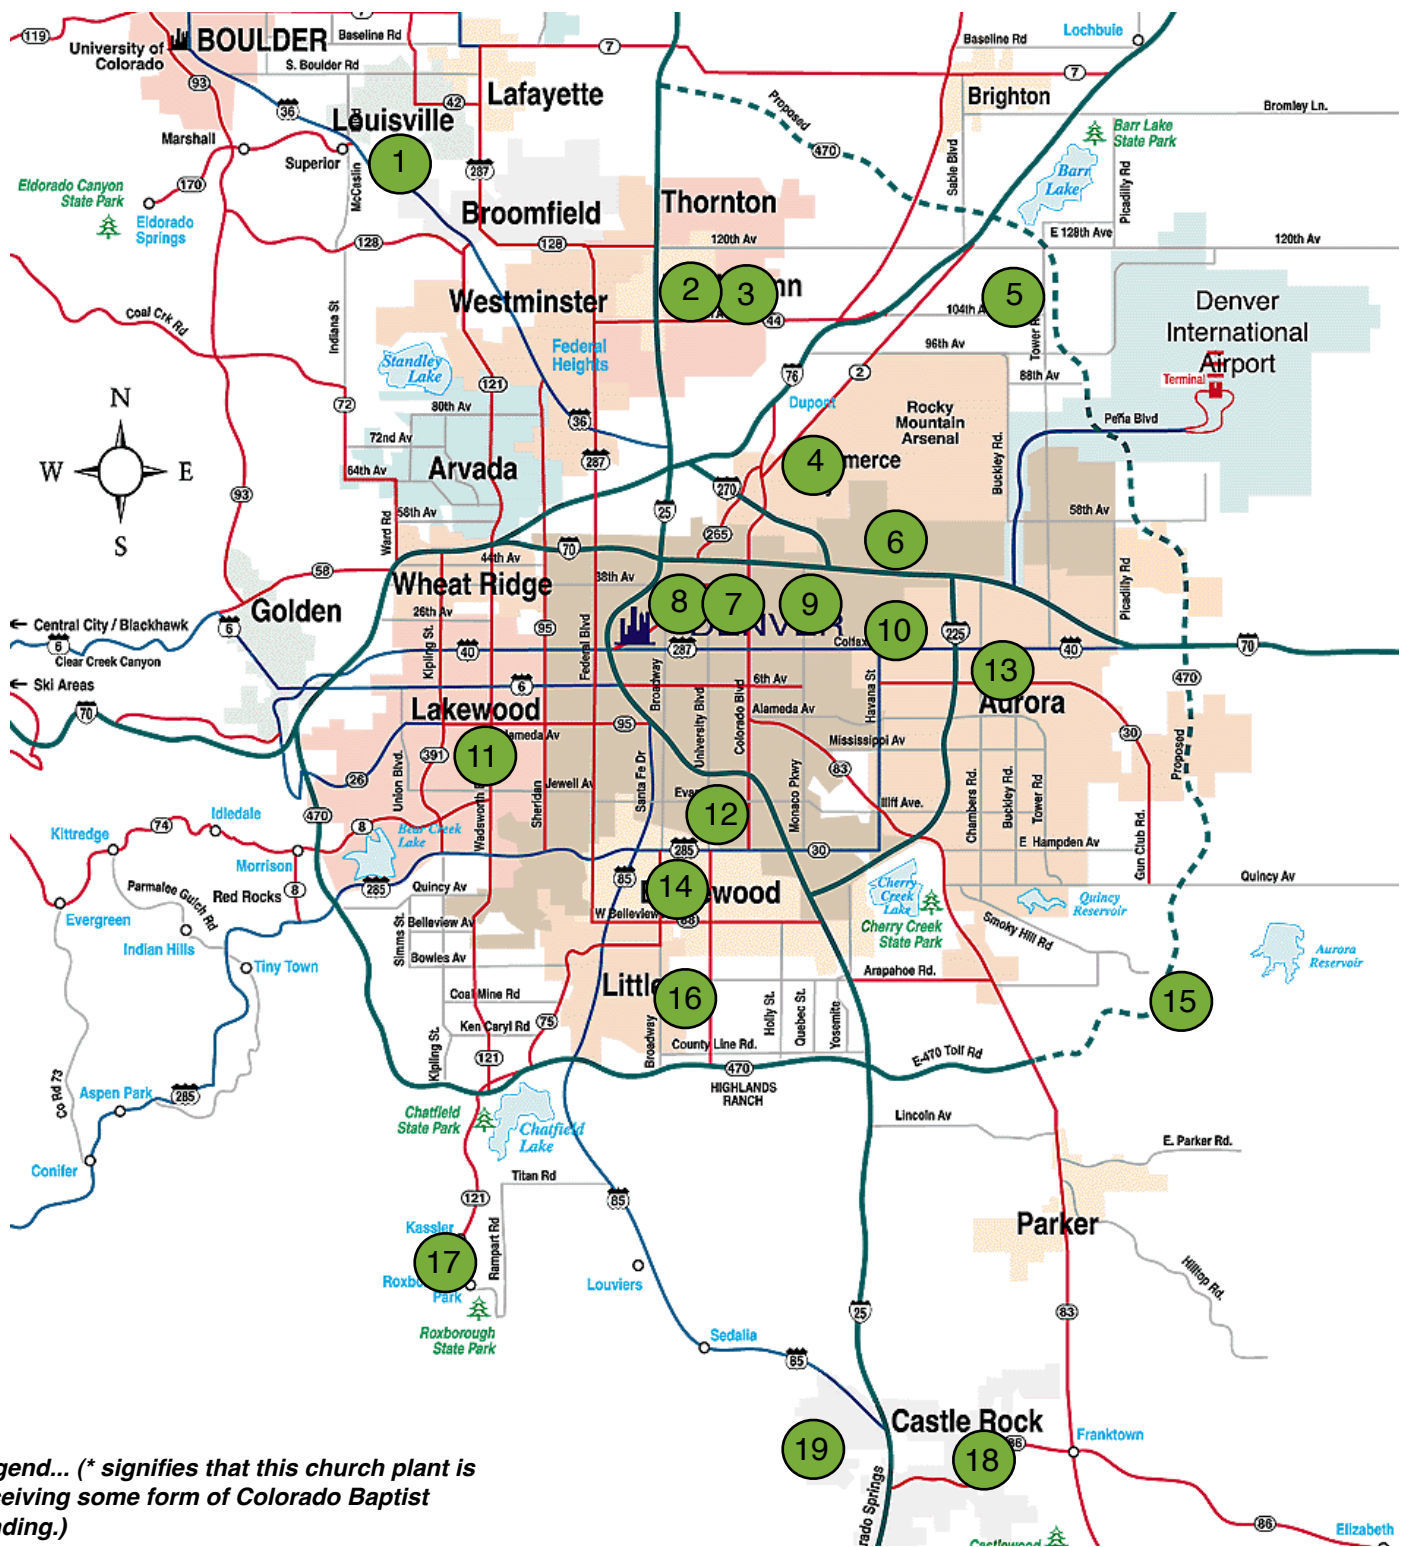

Where our network of Church Planting Teams are located...

Legend... (* signifies that this church plant is receiving some form of Colorado Baptist funding.)

1. Christ Church, Scott Kelly
2. Encuentro Con Dios, Jose Tello *
3. New Generation Brazilian Church, Ilamarques Morais
4. Iglesia: Bautista El Buen, Pastor Carlos Sosa
5. The Forum, Jay Williams
6. Northeast Fellowship, KaRon Coleman
7. High View Church, Brad Hovis*
8. Summit Church, Bryan Barley/ Andy Metzger*
9. Elevate Church, Rich and Missy Sivernell*
10. Resurrection Community Bible Church, Roy Rayburn

11. Iglesia Oracion Y Accion, Carlos Lopez *
12. First Romanian Church, Dan Cuc-Capota*
13. Wellspring Community Church, Mike Morgan
14. Japanese Hope Mountain Family Church, Yoichi Mori *
15. The Edge Community Church, Ryan Heller*
16. Sola Church, Chad Mondragon
17. The Gathering at Roxborough, David Jarboe
18. Riverside Castle Rock, Jason Tipton *
19. Genesis Church, Rand Clark *