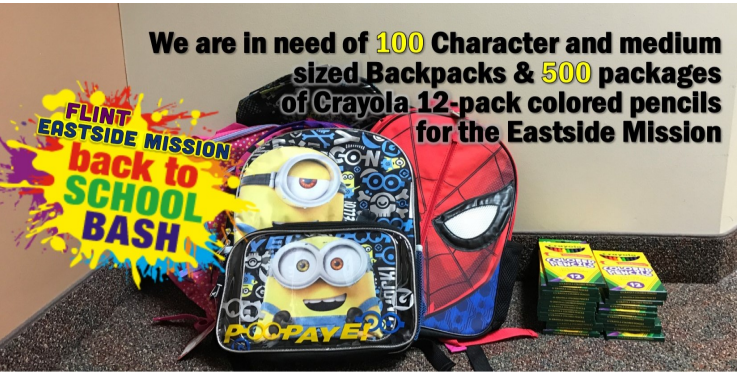

- Include on the Prayer Ministry List.
- Confidential

PRAYER REQUEST

WE WILL KEEP YOU IN OUR PRAYERS

Attendance 6/24/18
Morning Worship: 451
Sunday School: 190

Tithes & Offerings
Weekly Budget: \$15,290.00
Received 6/24/18: \$8,102.08

CHILDREN'S MINISTRY
VOLUNTEERS NEEDED IN PRESCHOOL, SUNDAY SCHOOL CLASSES, AND THE ELEMENTARY DEPARTMENT. SEE MRS. JOY BURGER TODAY!

We are in need of 100 Character and medium sized Backpacks & 500 packages of Crayola 12-pack colored pencils for the Eastside Mission