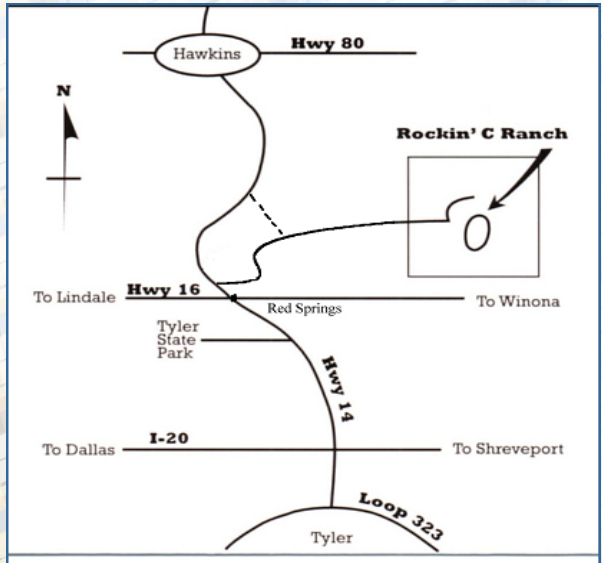

TBC *Women's*
Fall Retreat

God is our refuge and strength, always ready to help in times of trouble. -Psalm 46:1

September 26-28, 2013
 (we won't leave until early evening on the 26th)

Trinity Baptist Church
 5041 Estes Parkway
 PO Box 8286
 Longview, TX 75607
 (903) 643-3819
www.tbclongview.org

- ### HOW TO GET TO ROCKIN' C RANCH
- I-20 east of Longview / from Tyler area
- ☞ Exit #562 (Hwy 14/Tyler State Park)
 - ☞ North on Hwy 14, 11 miles to 4 way stop at Red Springs
 - ☞ Continue north on Hwy 14 for 1/4 mile
 - ☞ Turn right at the Rockin' C Ranch sign
 - ☞ Go 1 mile, cross the cattle guard & go to the office

Who is going?

All women age 18 and over are welcome to come and enjoy a weekend of refreshment, refocusing and refueling.

What & where is Rockin' C Ranch?

Rockin' C Ranch is located near Hawkins and offers a quiet intimate setting. The biggest difference in Rockin' C Ranch compared to other retreat facilities is that it is smaller and less traditional than most. Each of the cabins is nestled in the Piney Woods of East Texas with a scenic view of a private lake and wrap around porches for personal quiet times. God is using this little spot outside of Hawkins to inspire and affect all of their guests with the love of Christ.